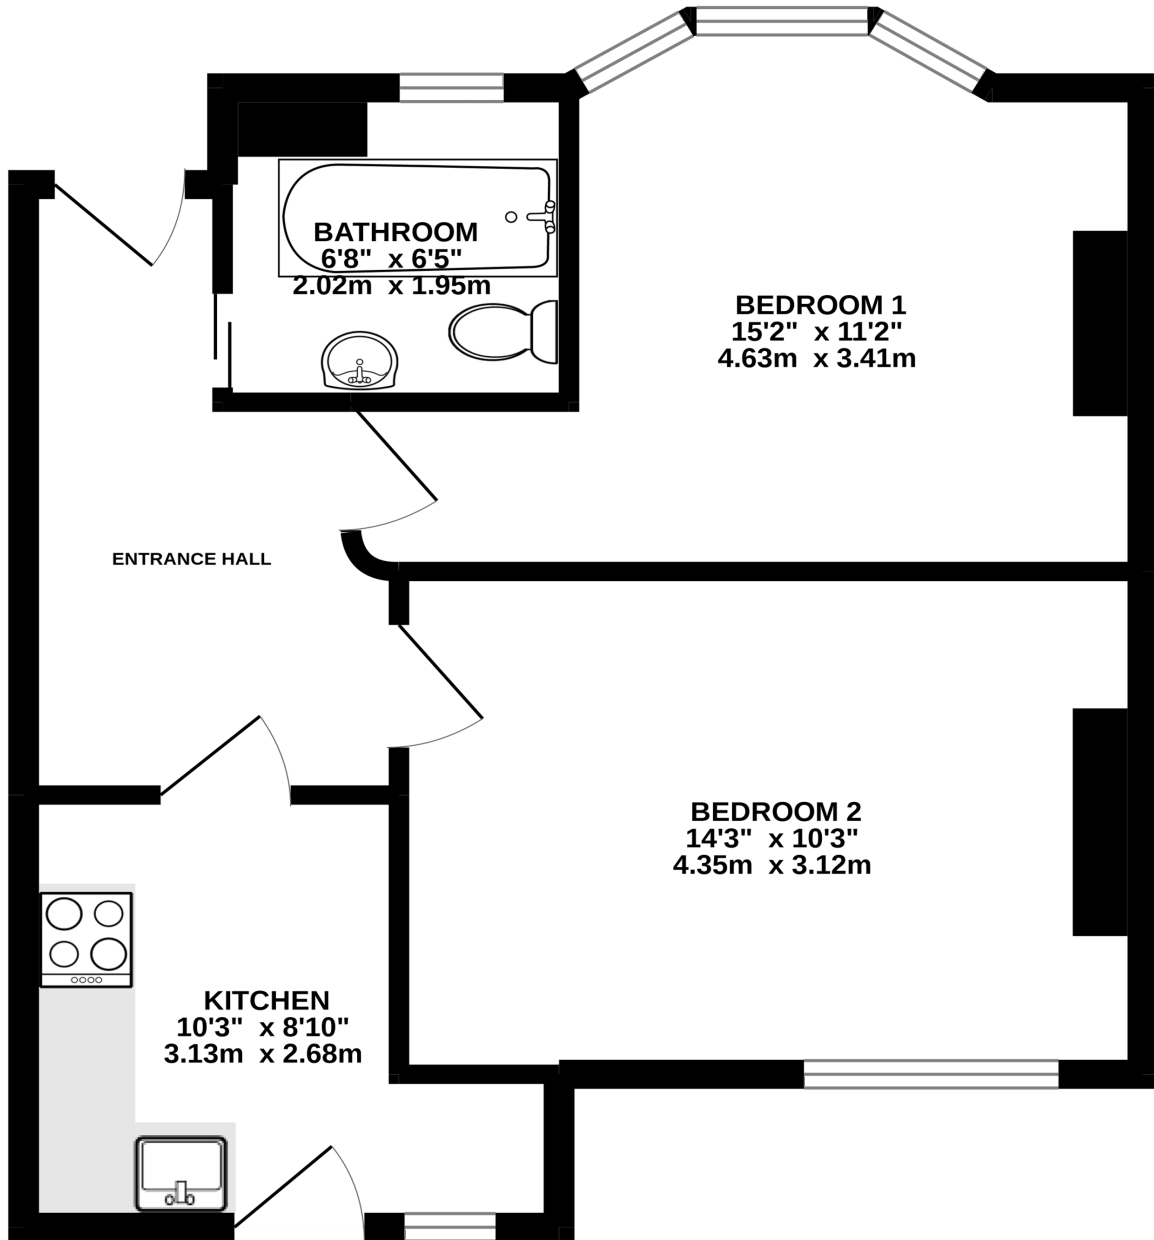

GROUND FLOOR
452 sq.ft. (42.0 sq.m.) approx.

TOTAL FLOOR AREA : 452 sq.ft. (42.0 sq.m.) approx.

Whilst every attempt has been made to ensure the accuracy of the floorplan contained here, measurements of doors, windows, rooms and any other items are approximate and no responsibility is taken for any error, omission or mis-statement. This plan is for illustrative purposes only and should be used as such by any prospective purchaser. The services, systems and appliances shown have not been tested and no guarantee as to their operability or efficiency can be given.
Made with Metropix ©2022