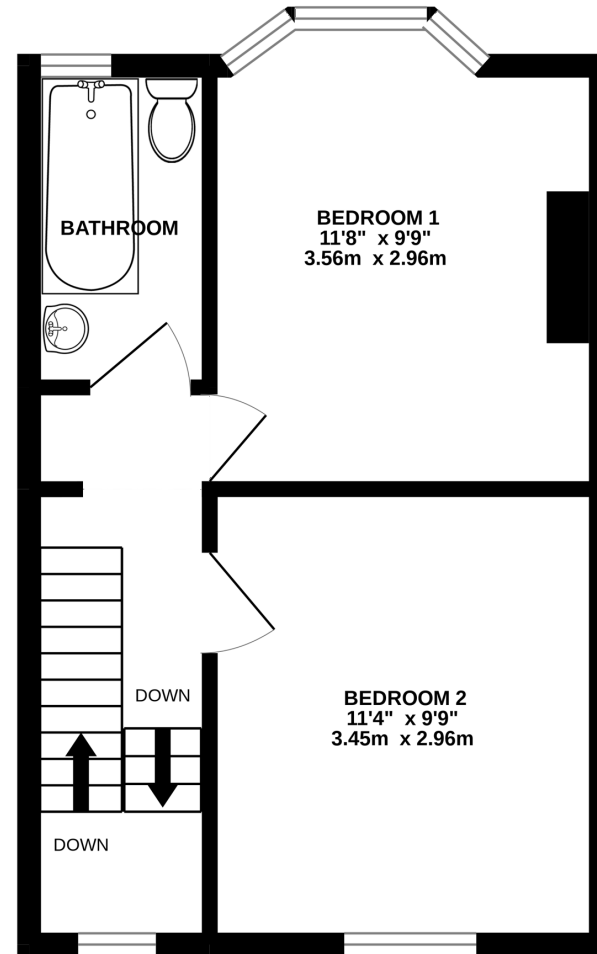

1ST FLOOR
312 sq.ft. (29.0 sq.m.) approx.