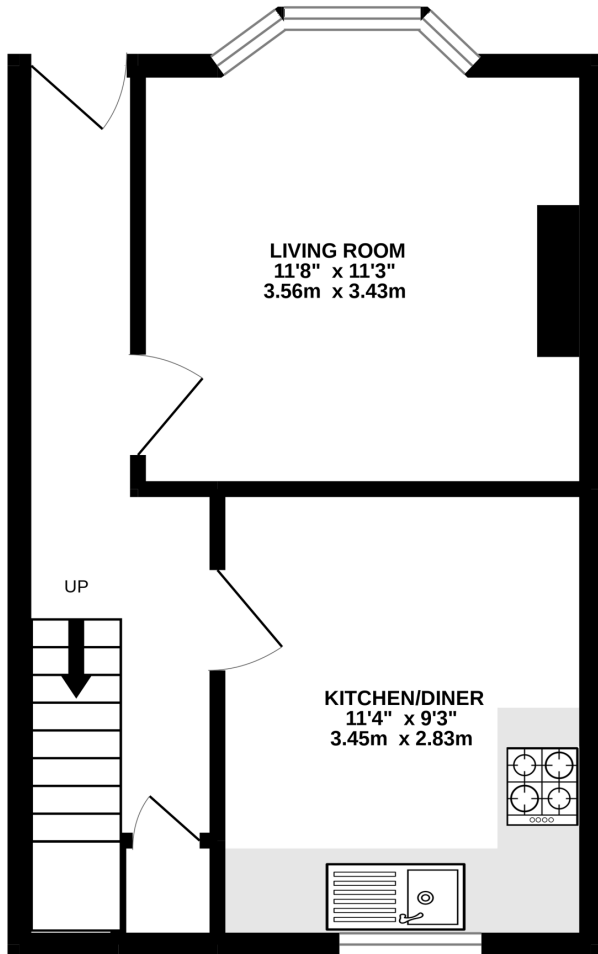

GROUND FLOOR
312 sq.ft. (29.0 sq.m.) approx.