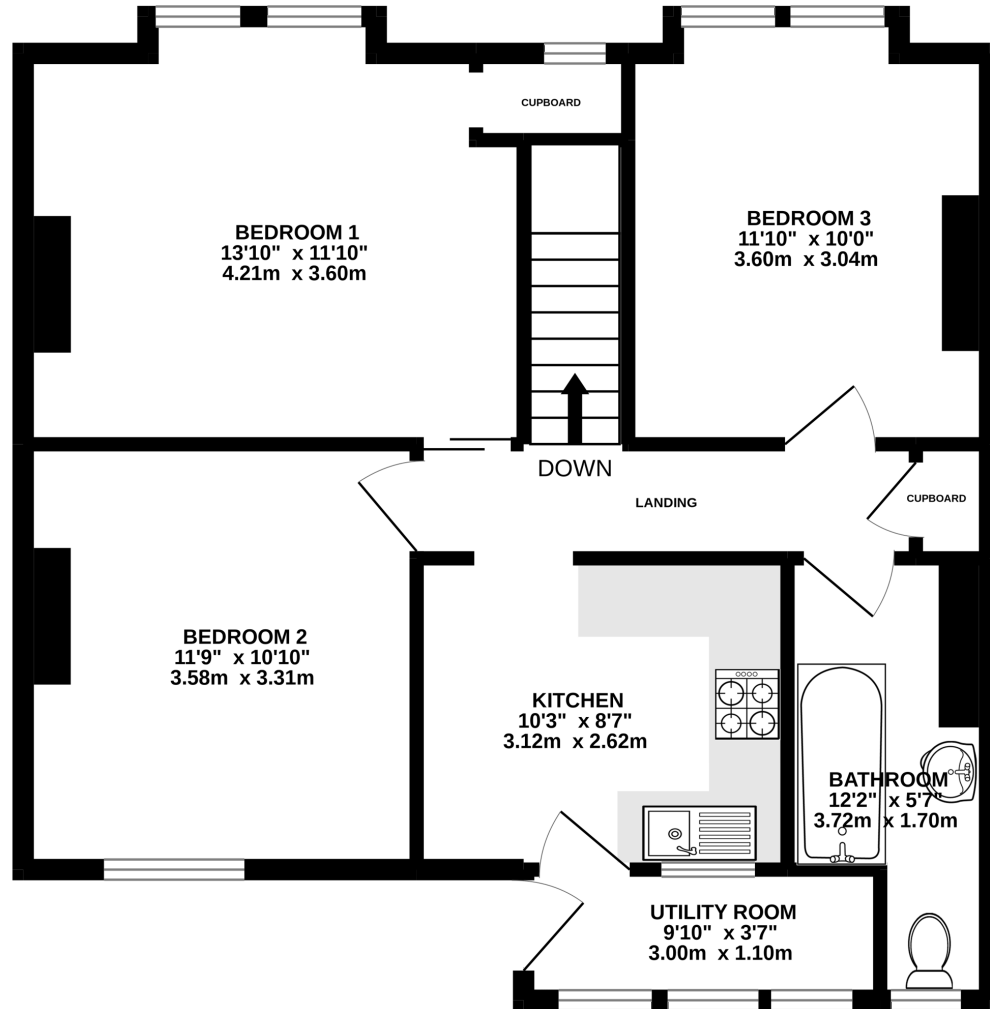

GROUND FLOOR
31 sq.ft. (2.9 sq.m.) approx.

FIRST FLOOR
643 sq.ft. (59.7 sq.m.) approx.

FIRST FLOOR FLAT

TOTAL FLOOR AREA : 674 sq.ft. (62.6 sq.m.) approx.