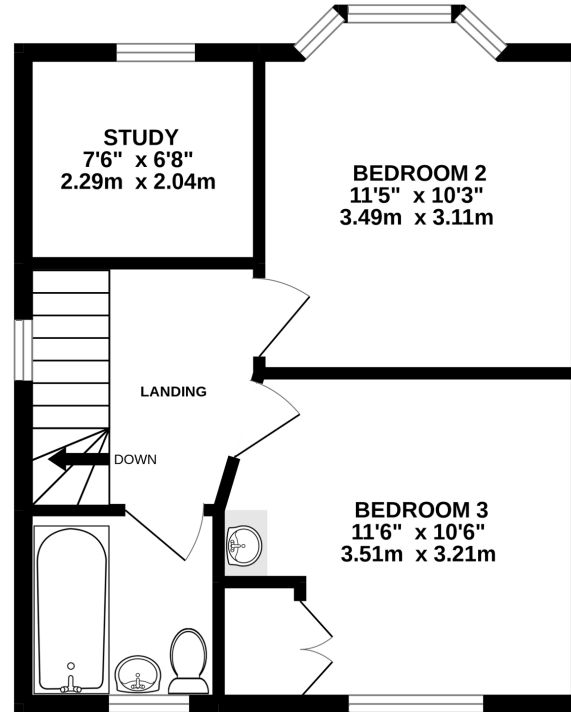

1ST FLOOR
373 sq.ft. (34.7 sq.m.) approx.

TOTAL FLOOR AREA : 904 sq.ft. (84.0 sq.m.) approx.