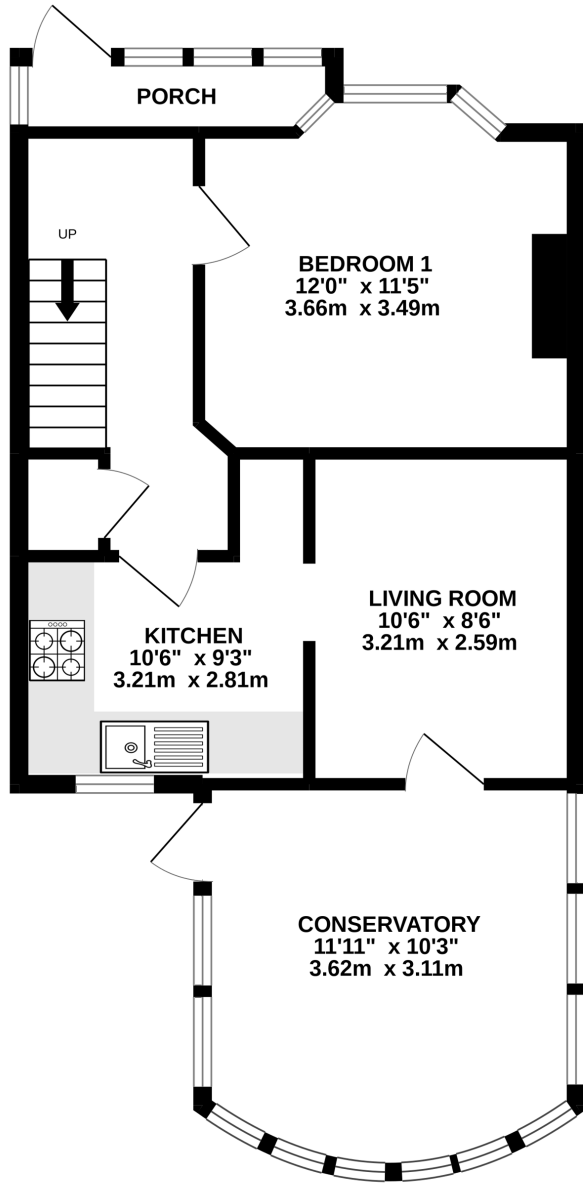

GROUND FLOOR
531 sq.ft. (49.3 sq.m.) approx.