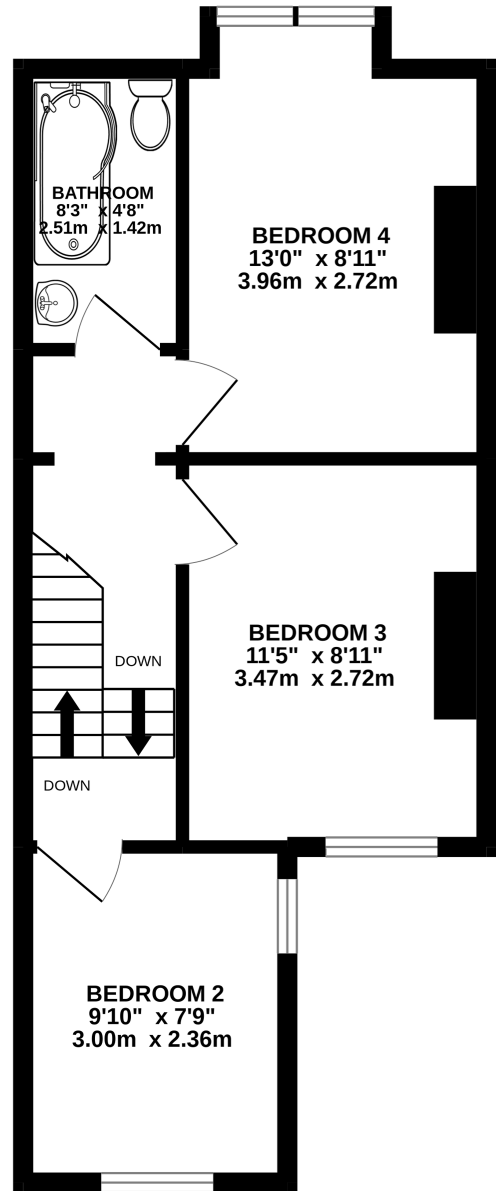

1ST FLOOR
384 sq.ft. (35.6 sq.m.) approx.