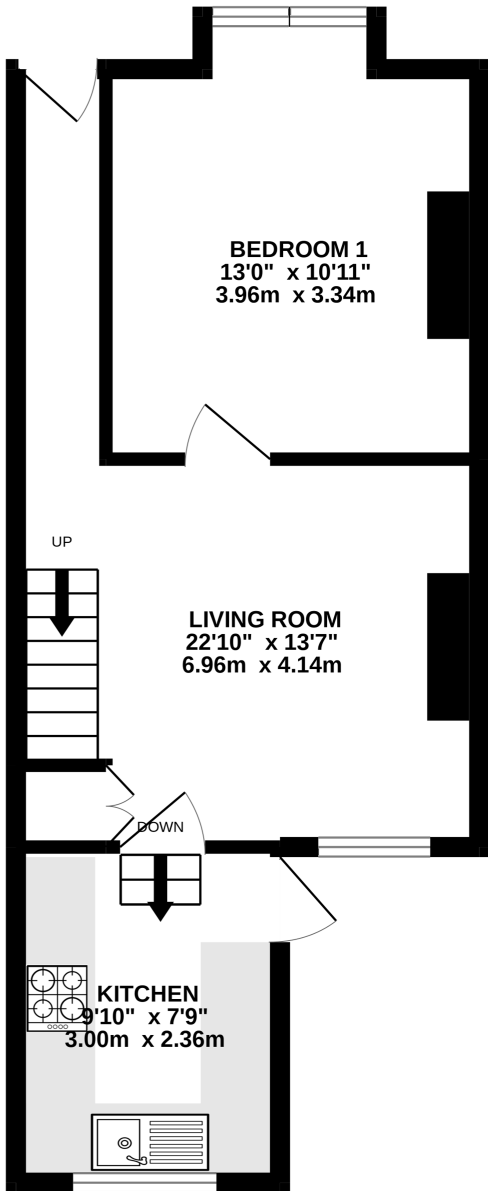

GROUND FLOOR
384 sq.ft. (35.7 sq.m.) approx.