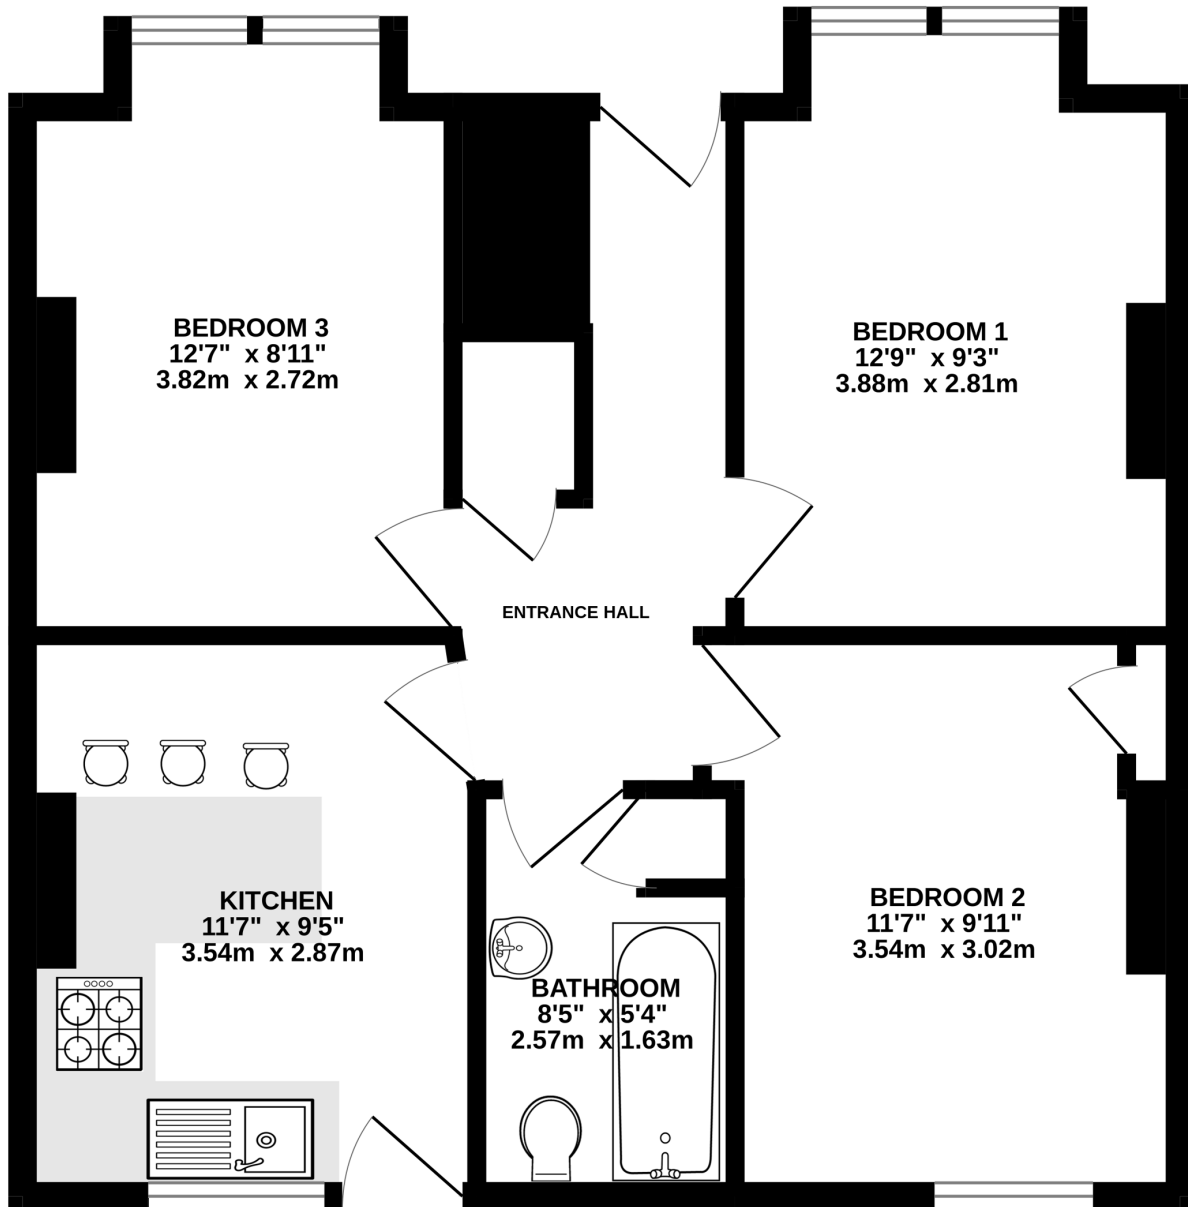

GROUND FLOOR
538 sq.ft. (49.9 sq.m.) approx.

GROUND FLOOR FLAT

TOTAL FLOOR AREA : 538 sq.ft. (49.9 sq.m.) approx.

Made with Metropix ©2023