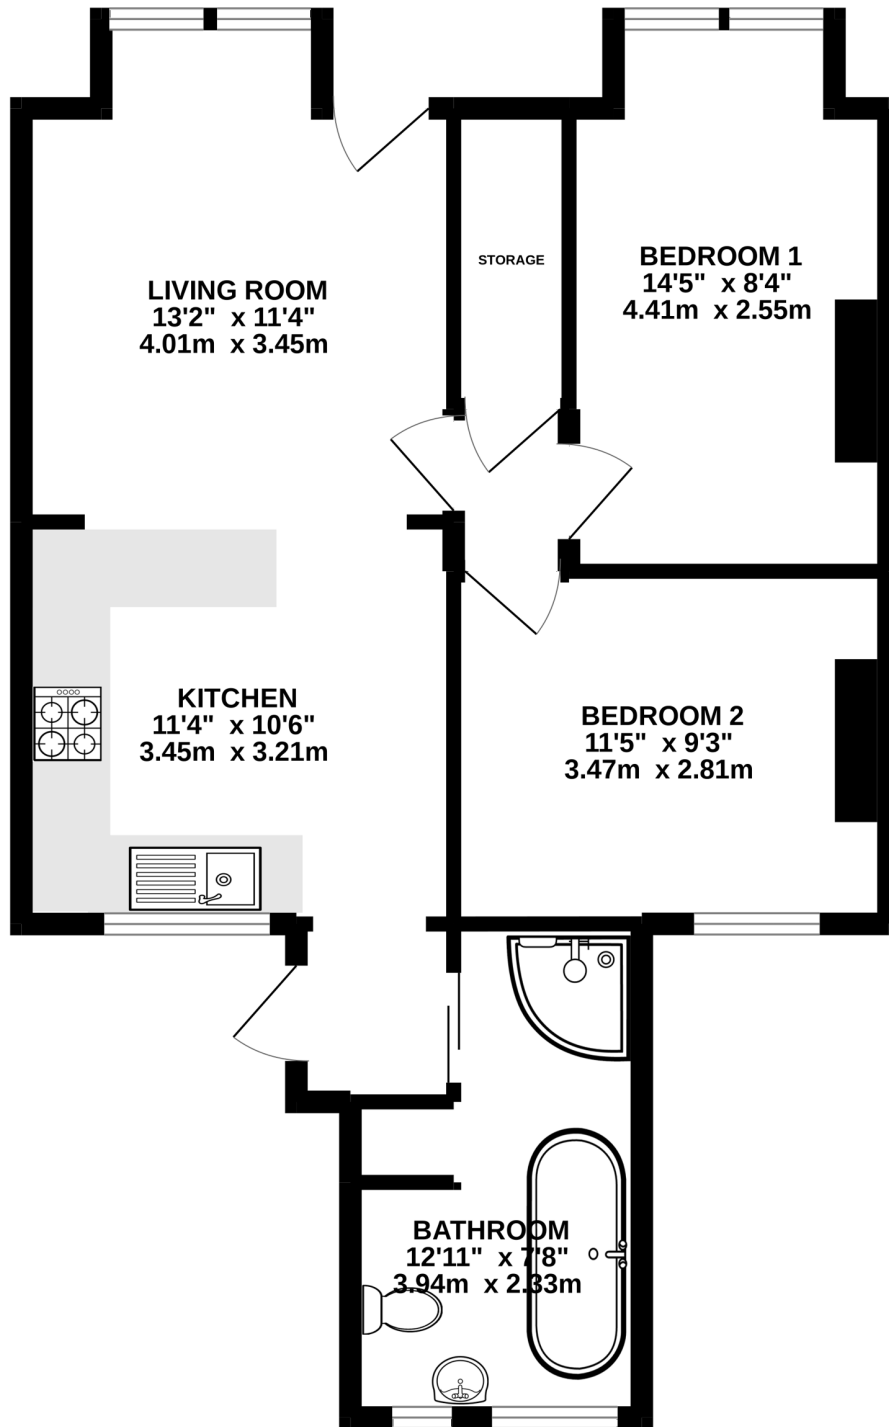

GROUND FLOOR
594 sq.ft. (55.2 sq.m.) approx.

GROUND FLOOR FLAT

TOTAL FLOOR AREA : 594 sq.ft. (55.2 sq.m.) approx.

Whilst every attempt has been made to ensure the accuracy of the floorplan contained here, measurements of doors, windows, rooms and any other items are approximate and no responsibility is taken for any error, omission or mis-statement. This plan is for illustrative purposes only and should be used as such by any prospective purchaser. The services, systems and appliances shown have not been tested and no guarantee as to their operability or efficiency can be given.

Made with Metropix ©2022