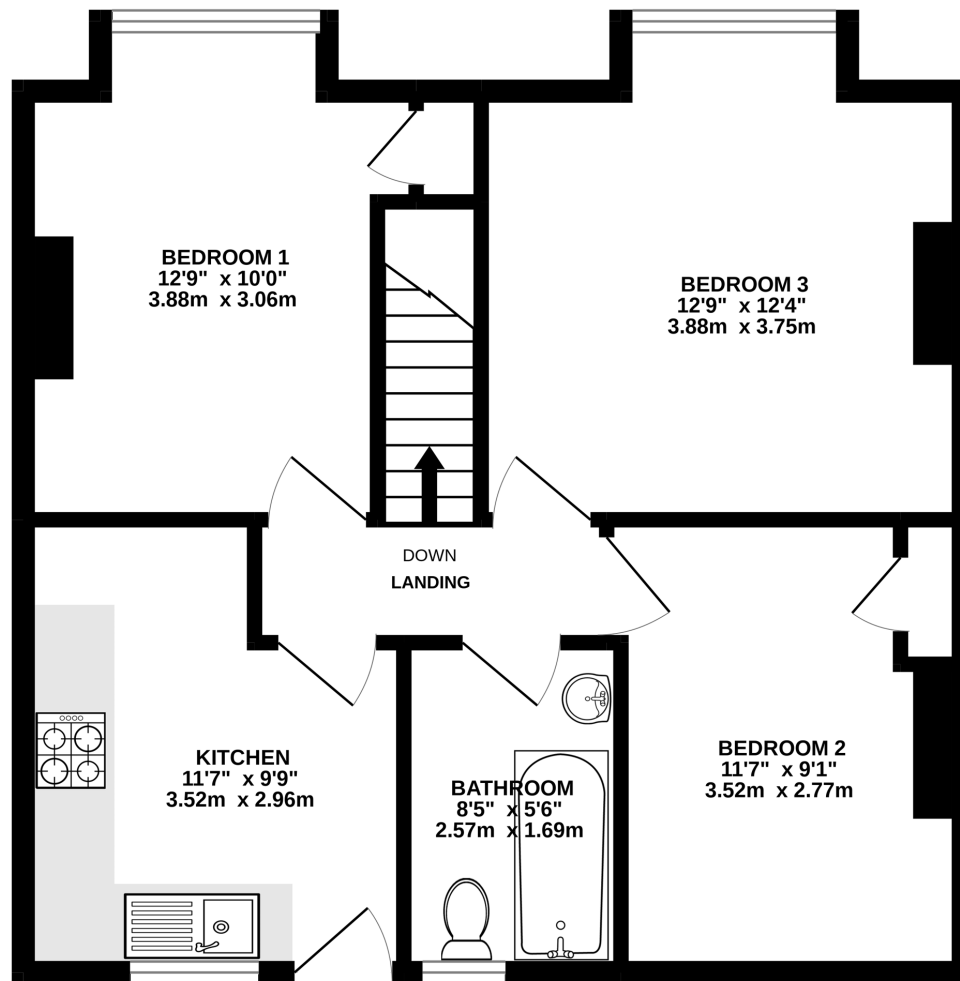

GROUND FLOOR
30 sq.ft. (2.8 sq.m.) approx.

1ST FLOOR
550 sq.ft. (51.1 sq.m.) approx.

FIRST FLOOR MAISONETTE

TOTAL FLOOR AREA : 580 sq.ft. (53.9 sq.m.) approx.

Made with Metropix ©2022